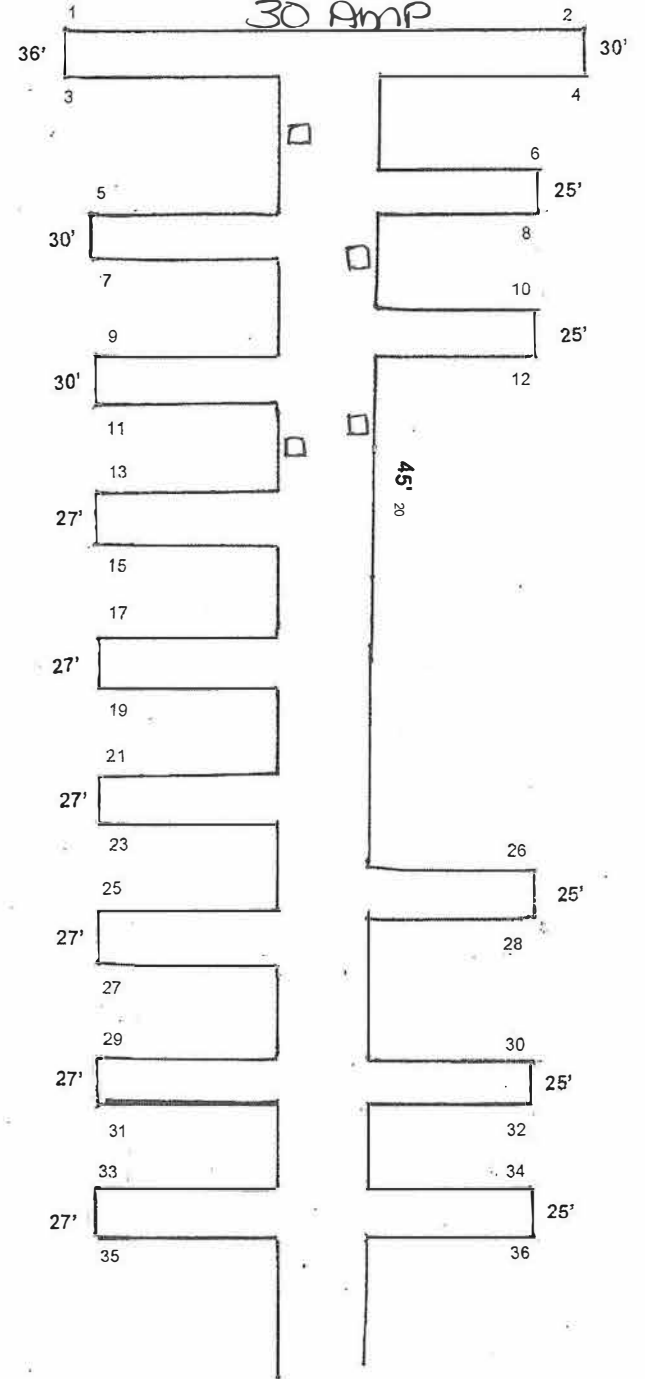

30 AMP
Main "A"

LAKE

50/30 AMP

Main "B"

Main "C"
30 AMP

KEY:

□ - Power Pedestals

SHORE