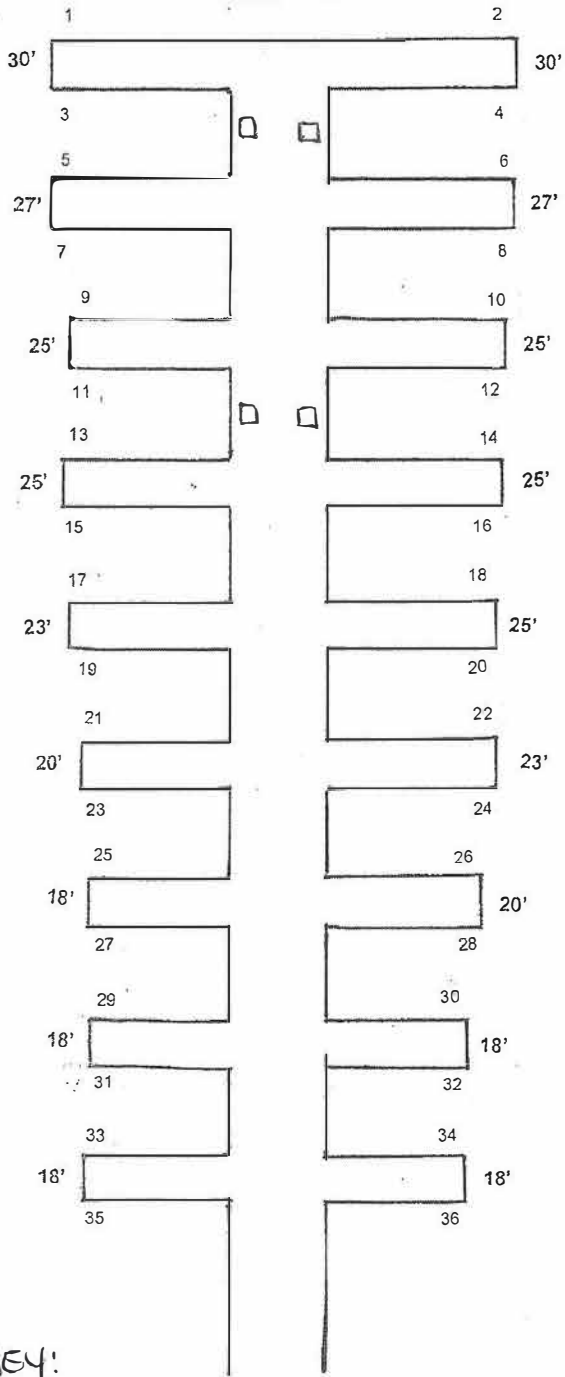

30 AMP
Main "A"

LAKE

50/30 AMP

Main "B"

Main "C"
30 AMP

KEY:

□ - Power Pedestals

SHORE