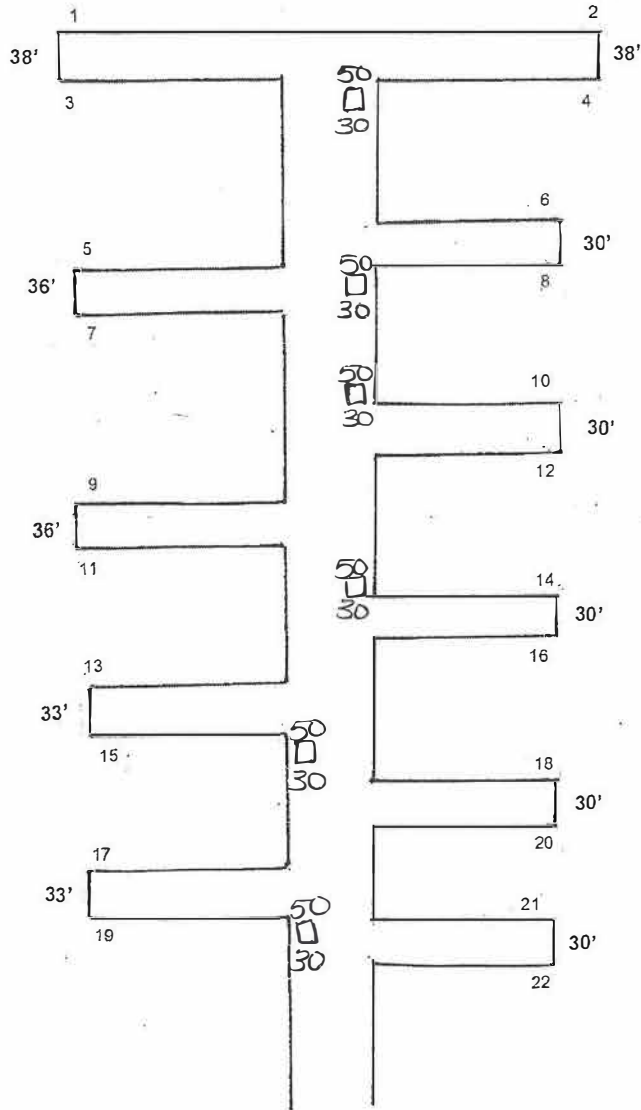

30 AMP
Main "A"

LAKE

50/30 AMP

Main "B"

Main "C"
30 AMP

KEY:

□ - Power Pedestals

SHORE